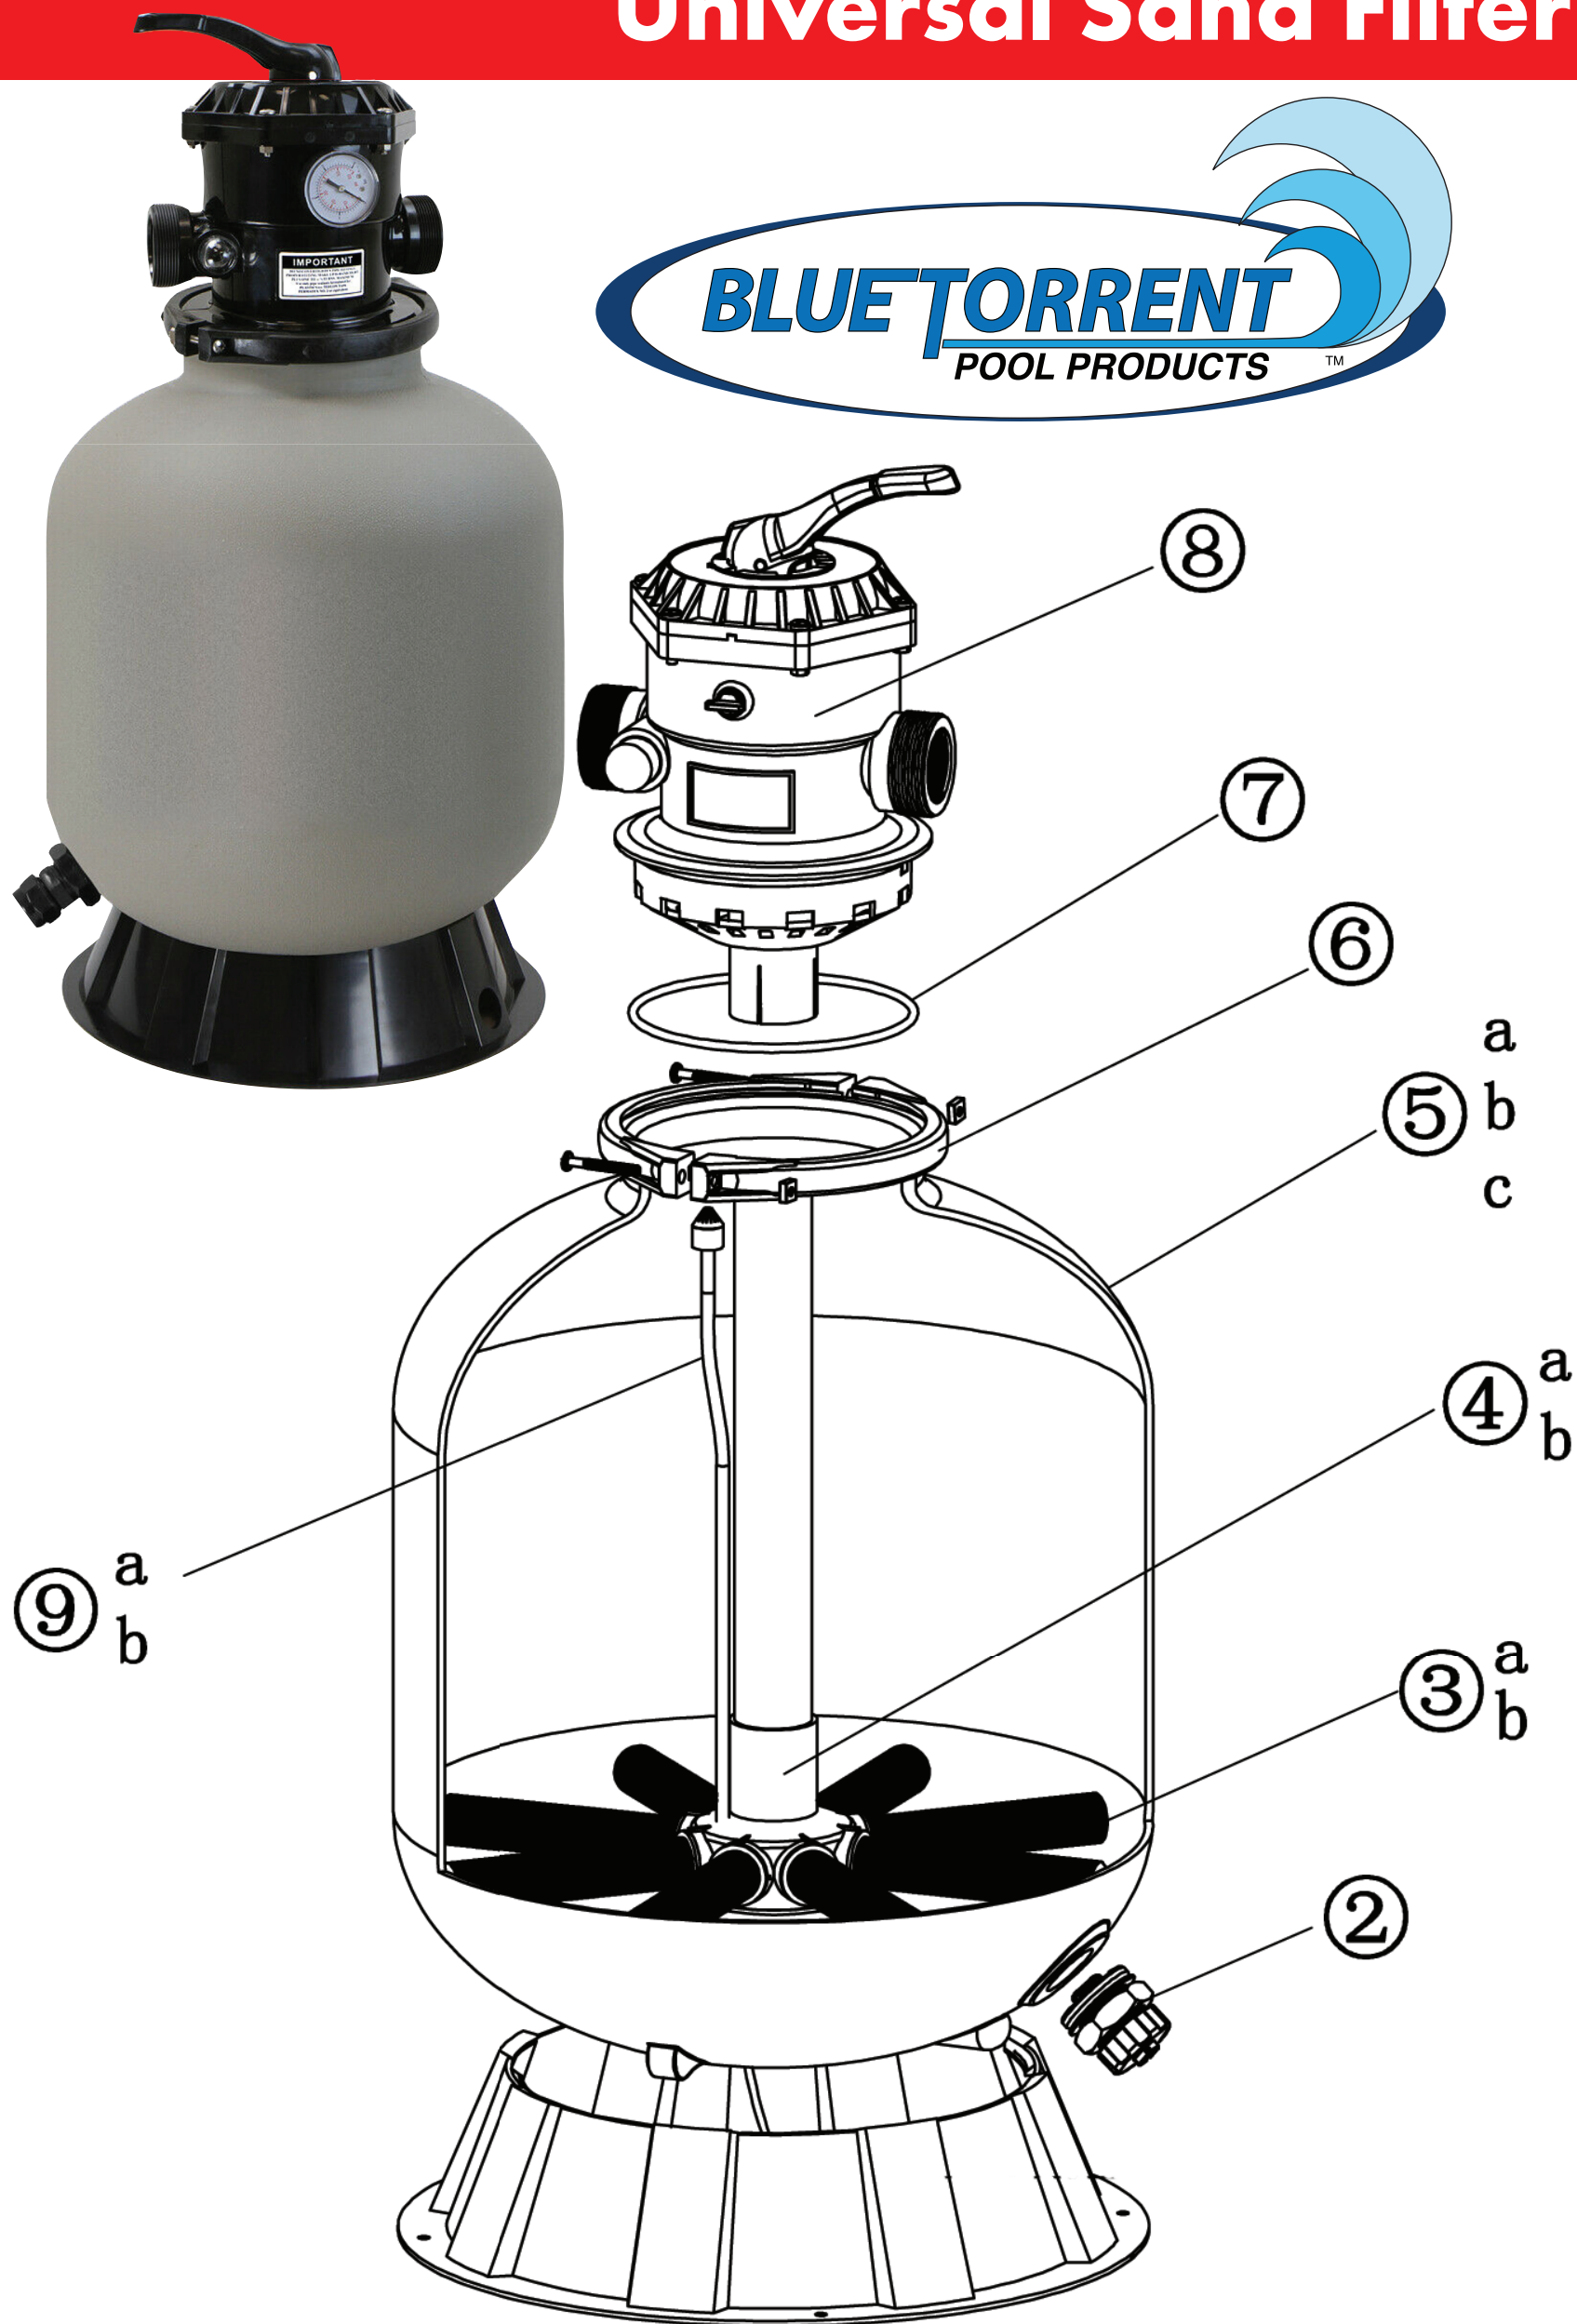

Universal Sand Filter - 166-196-246 LB Replacement Parts

REF#	MODEL #	DESCRIPTION	166	196	246
2	AC 33863	Drain Plug	X	X	X
3A	AC 74446	Lateral (short)	X	X	
3B	AC 73717	Lateral (long)			X
4A	AC 18605	Stand Pipe	X	X	
4B	AC 22605	Stand Pipe			X
5A	AC SDTNK16	Tank	X		
5B	AC SDTNK19	Tank		X	
5C	AC SDTNK24	Tank			X
6	AC 18608	Flange Clamp	X	X	X
7	BS 10103	Clamp O-Ring	X	X	X
8	AC 08621	6-Way Valve	X	X	X
9A	AC 18606	Air Release Tube	X	X	
9B	AC 22606	Air Release Tube			X